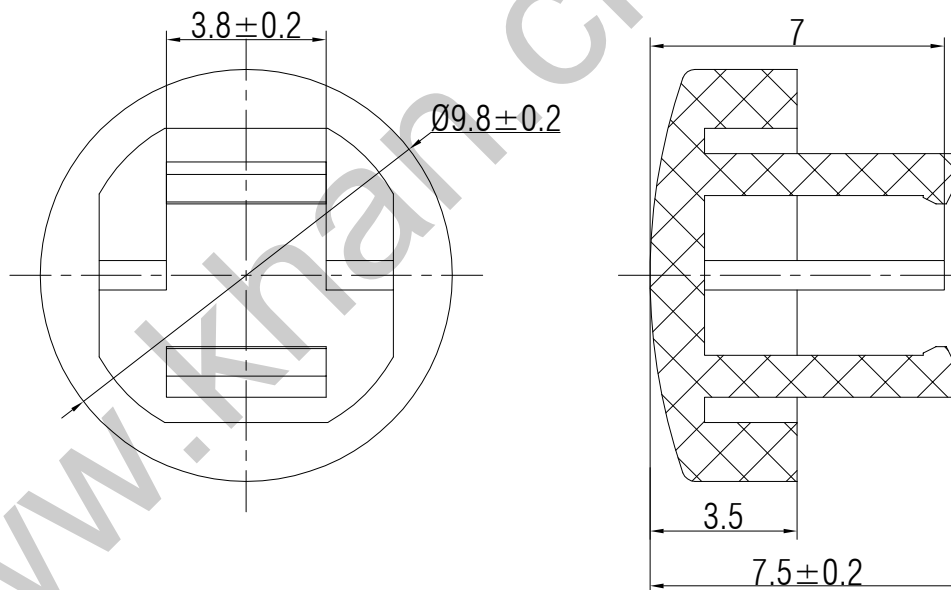

SWITCH CAP
P/N:SC217

Materials ABS

Color White Red Beige
(OEM AVAILABLE)

Packaging

Bulk Package
Inner Package: Plastic bag
Outer Package: Carton

WENZHOU KHAN ELECTRONIC

VERSION		PROJECTION	DESIGNED	Wei Lin
KH14FE22E			CHECKED	ZhongJu Peng
SCALE	SIZE	 Dimensions are shown:mm(inches)	APPROVED	Johan Xu
5:1	A4		2022.05.11	